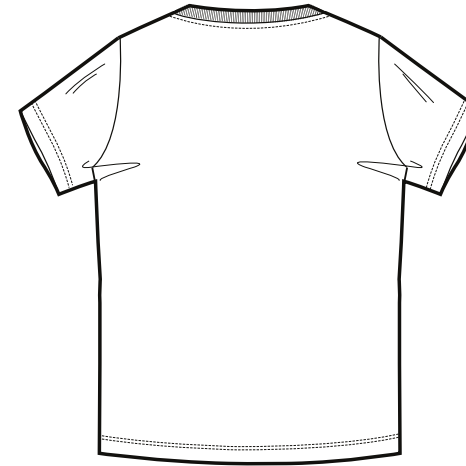

FRONT

BACK

SIZES		3-4 y	5-6y	7-8y	9-10y	12-14y
A	Half Chest 2,5cm below armhole	33	35	37	40	43
B	Body Length (from HPS)	45	49	53	57	61
C	Sleeve length	11,5	12,5	13,5	14,5	15,5